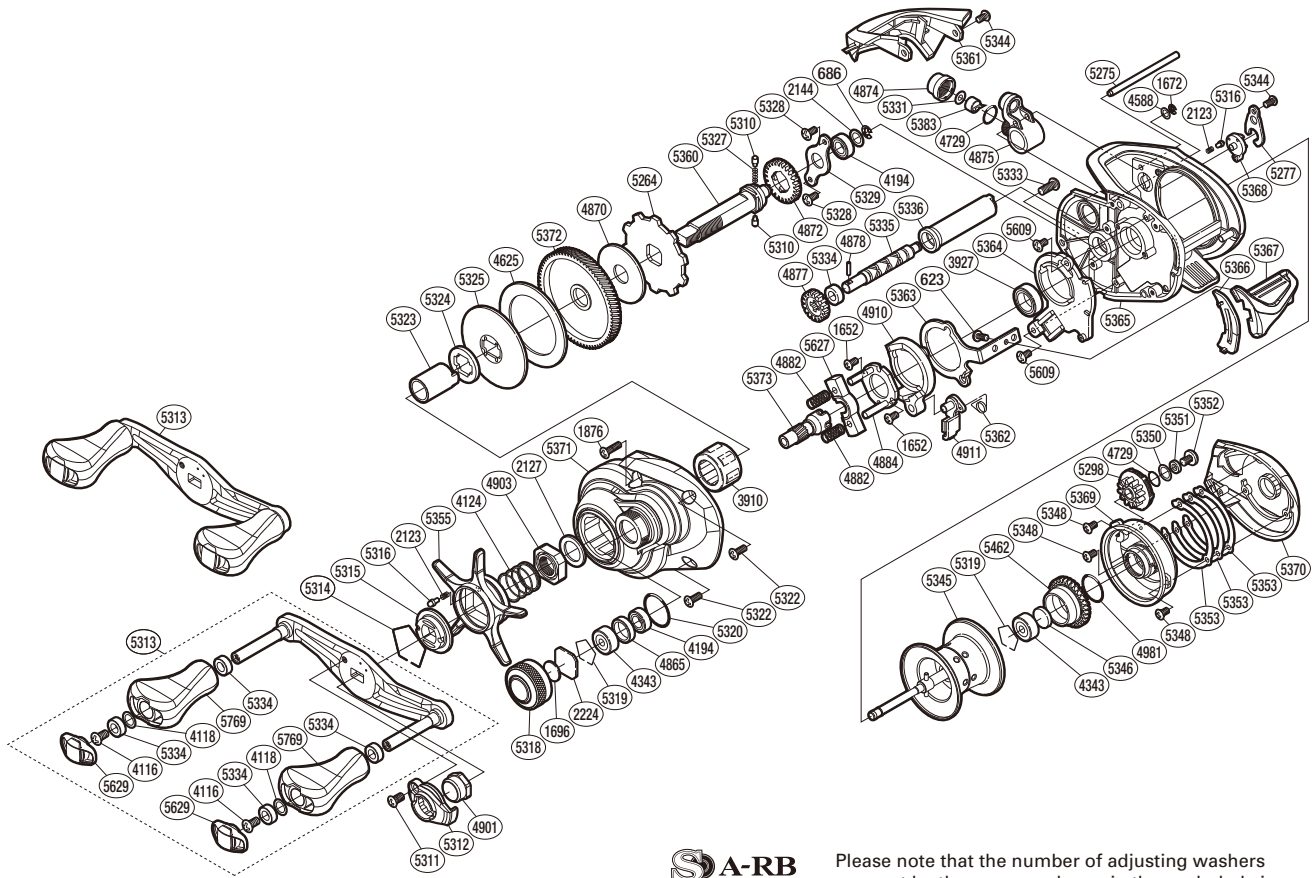

# SHIMANO

CURADO S A-RB

CU-71XG

**S A-RB**  
(51RH393071U)

Please note that the number of adjusting washers may not be the same as shown in the exploded views. (Adjustment will vary with each individual product.)